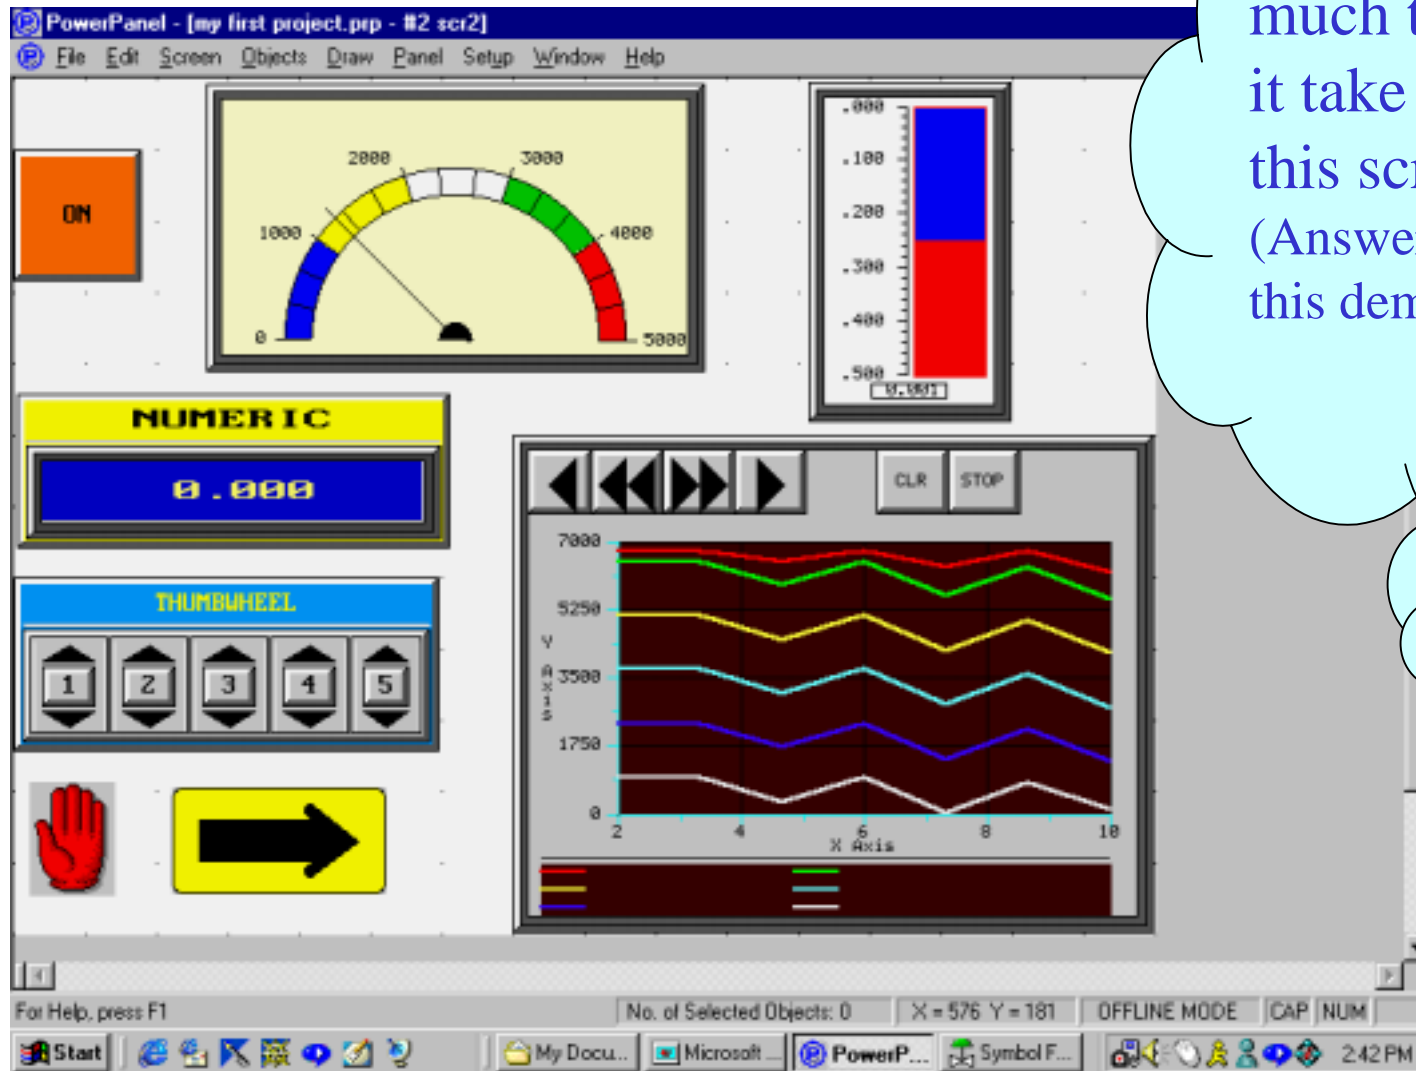

Guess! How much time would it take to design this screen?
(Answer at the end of this demo)