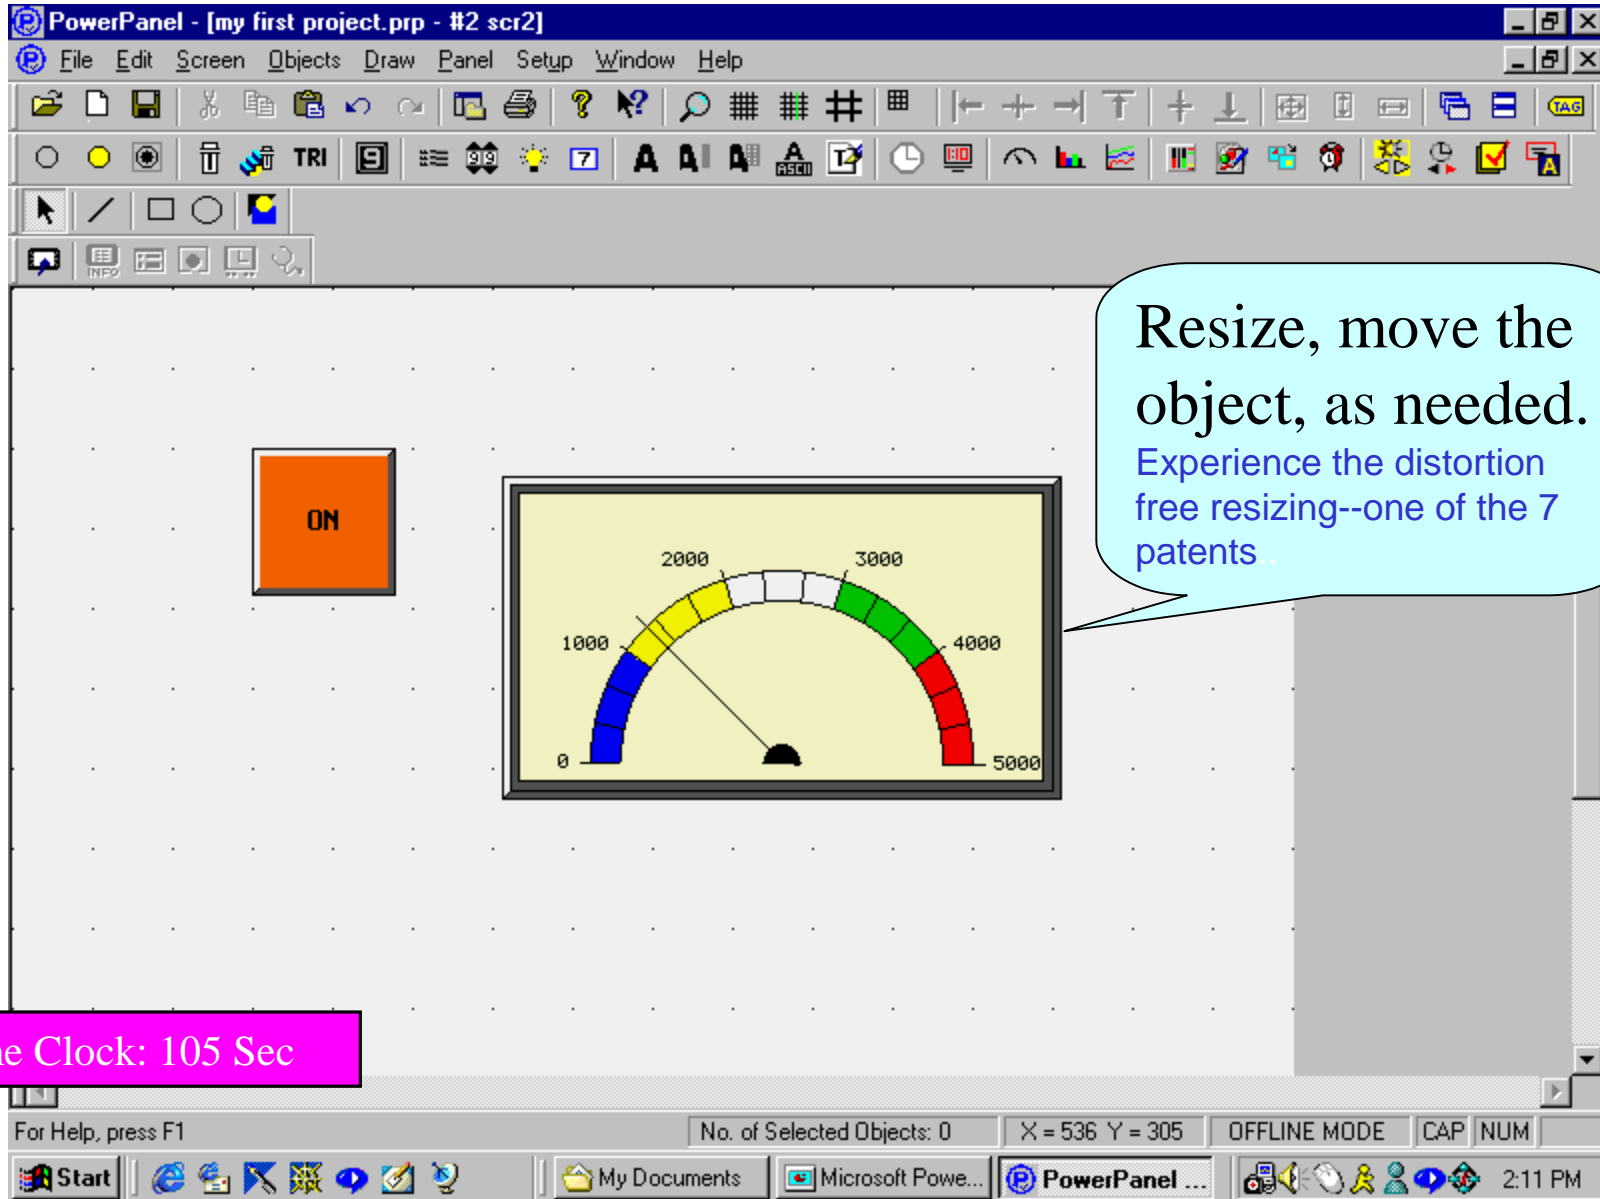

STEP 3:

Change the colors, text sizes and labels to your liking

Select colors from a palette of 128 vibrant colors, and one of the 10 text sizes

Time Clock: 50 Sec

Time Clock: 55 Sec

Now, we will design an Analog Meter...

Time Taken: 50 Sec

Provide the Tag Name
(SPEED)
You can also select an existing tag
from the drop down list.

Time Taken: 70 Sec

Provide the PLC address, N7:5 (AB)

Time Taken: 75 Sec

Make the necessary changes in color, font and labels.

Various styles are available... just pick what you like the most

Time Clock: 85 Sec

Resize, move the object, as needed.
Experience the distortion free resizing--one of the 7 patents.

Time Clock: 105 Sec

All other objects are similarly designed.