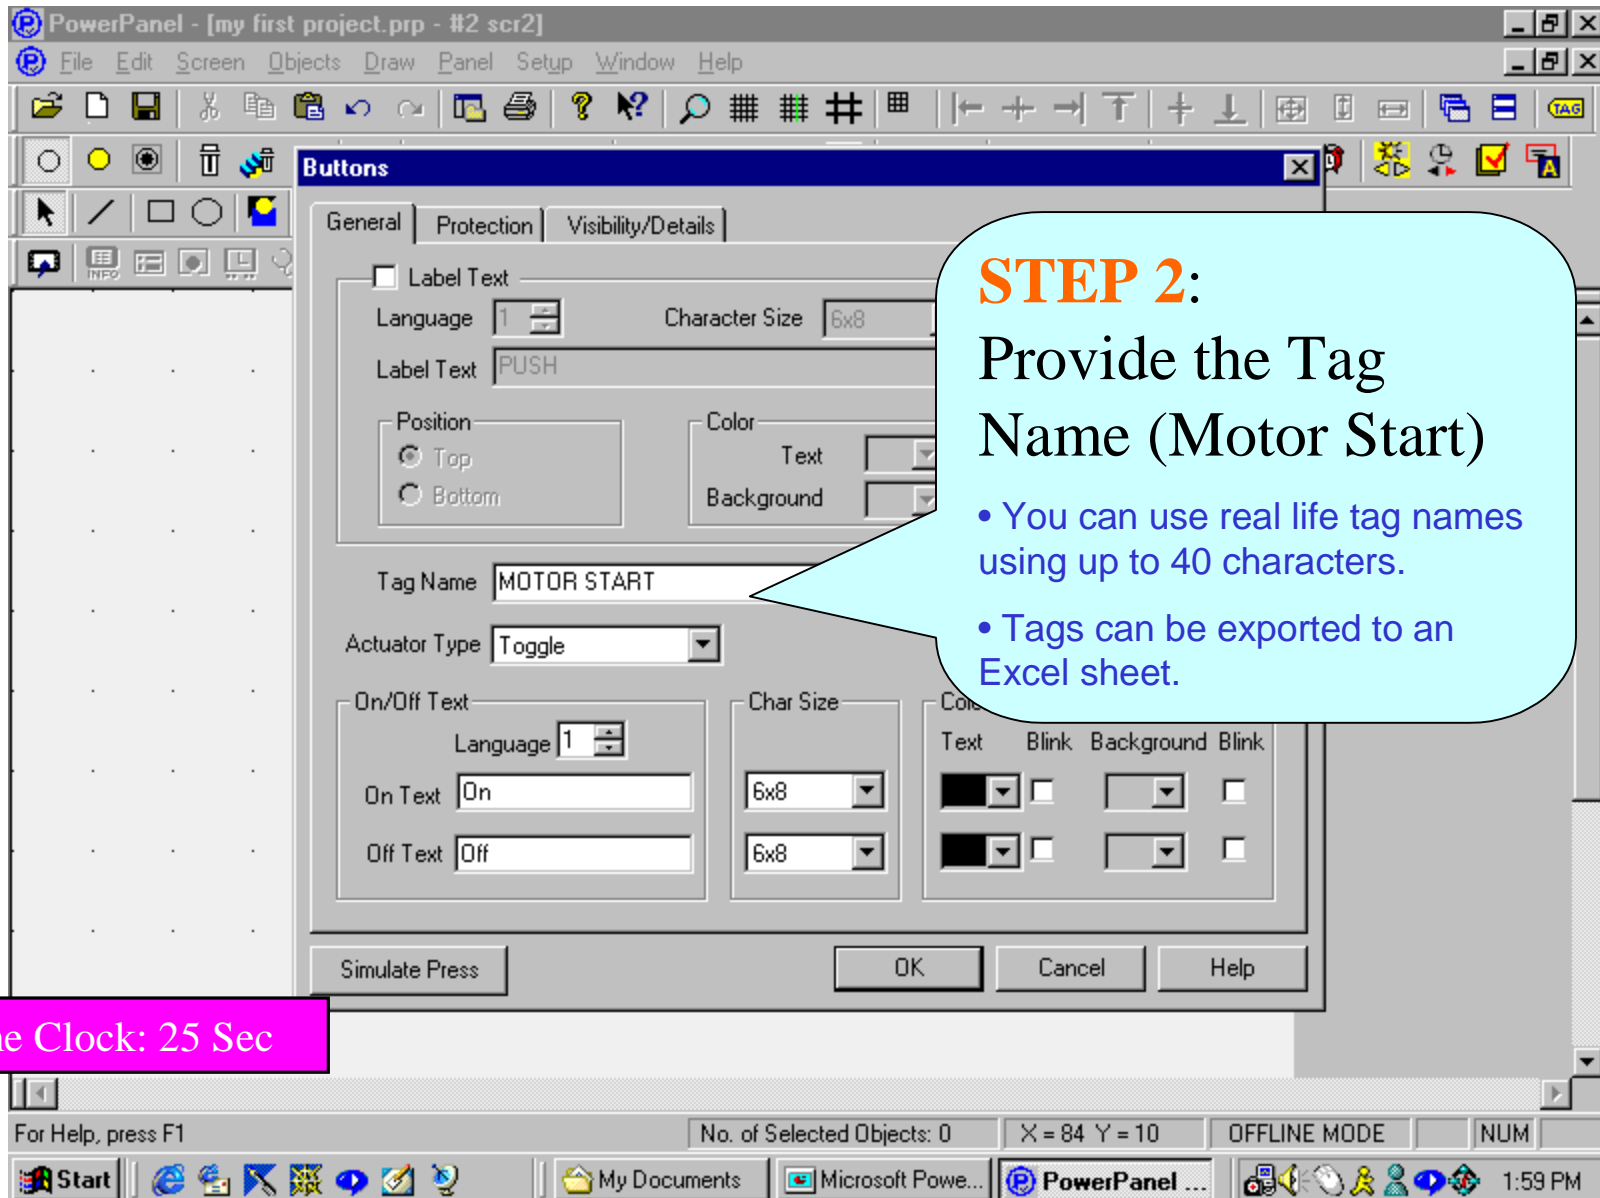

The opening dialog has complete project information conveniently arranged at one place.

We begin our screen design, by demonstrating the steps involved in designing a Push Button...

STEP 2:

Provide the Tag Name (Motor Start)