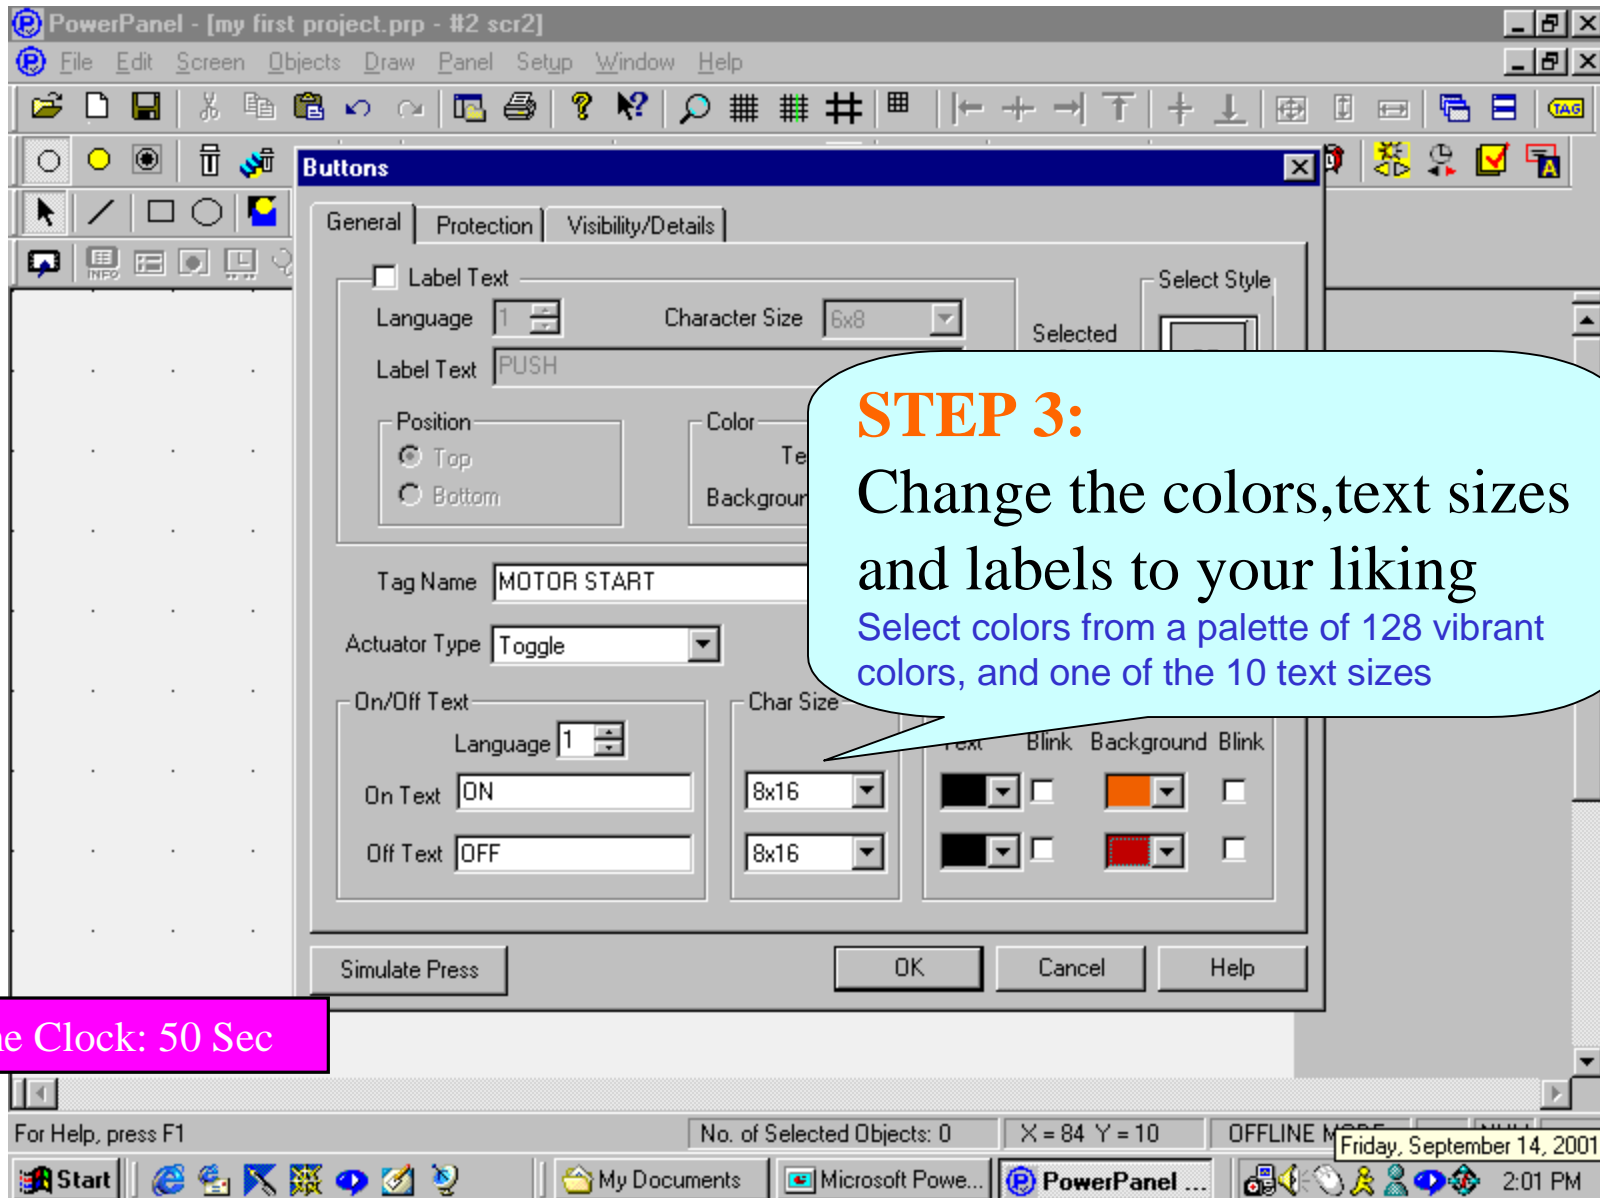

STEP 3:

Change the colors, text sizes and labels to your liking

Select colors from a palette of 128 vibrant colors, and one of the 10 text sizes

Time Clock: 50 Sec

Time Clock: 55 Sec

Now, we will design an Analog Meter...