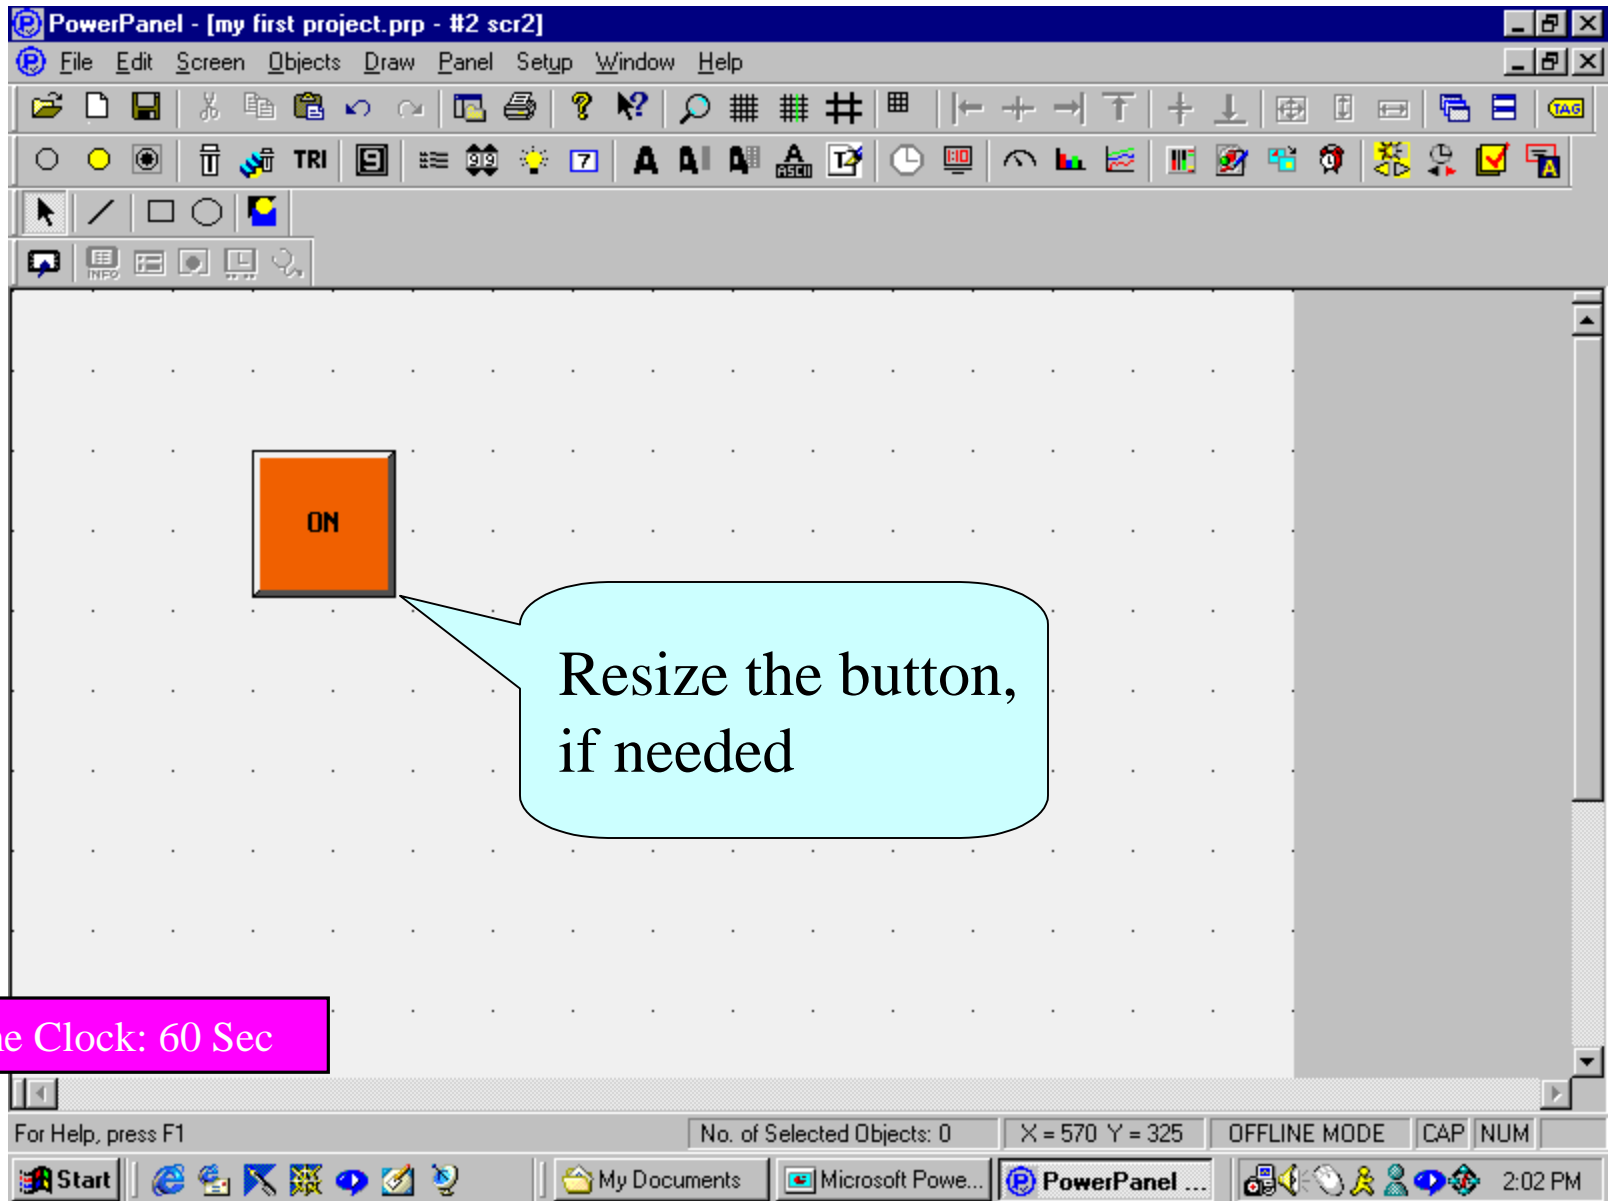

STEP 3:

Change the colors, text sizes and labels to your liking

Select colors from a palette of 128 vibrant colors, and one of the 10 text sizes

Time Clock: 50 Sec

Time Clock: 55 Sec

Now, we will design an Analog Meter...