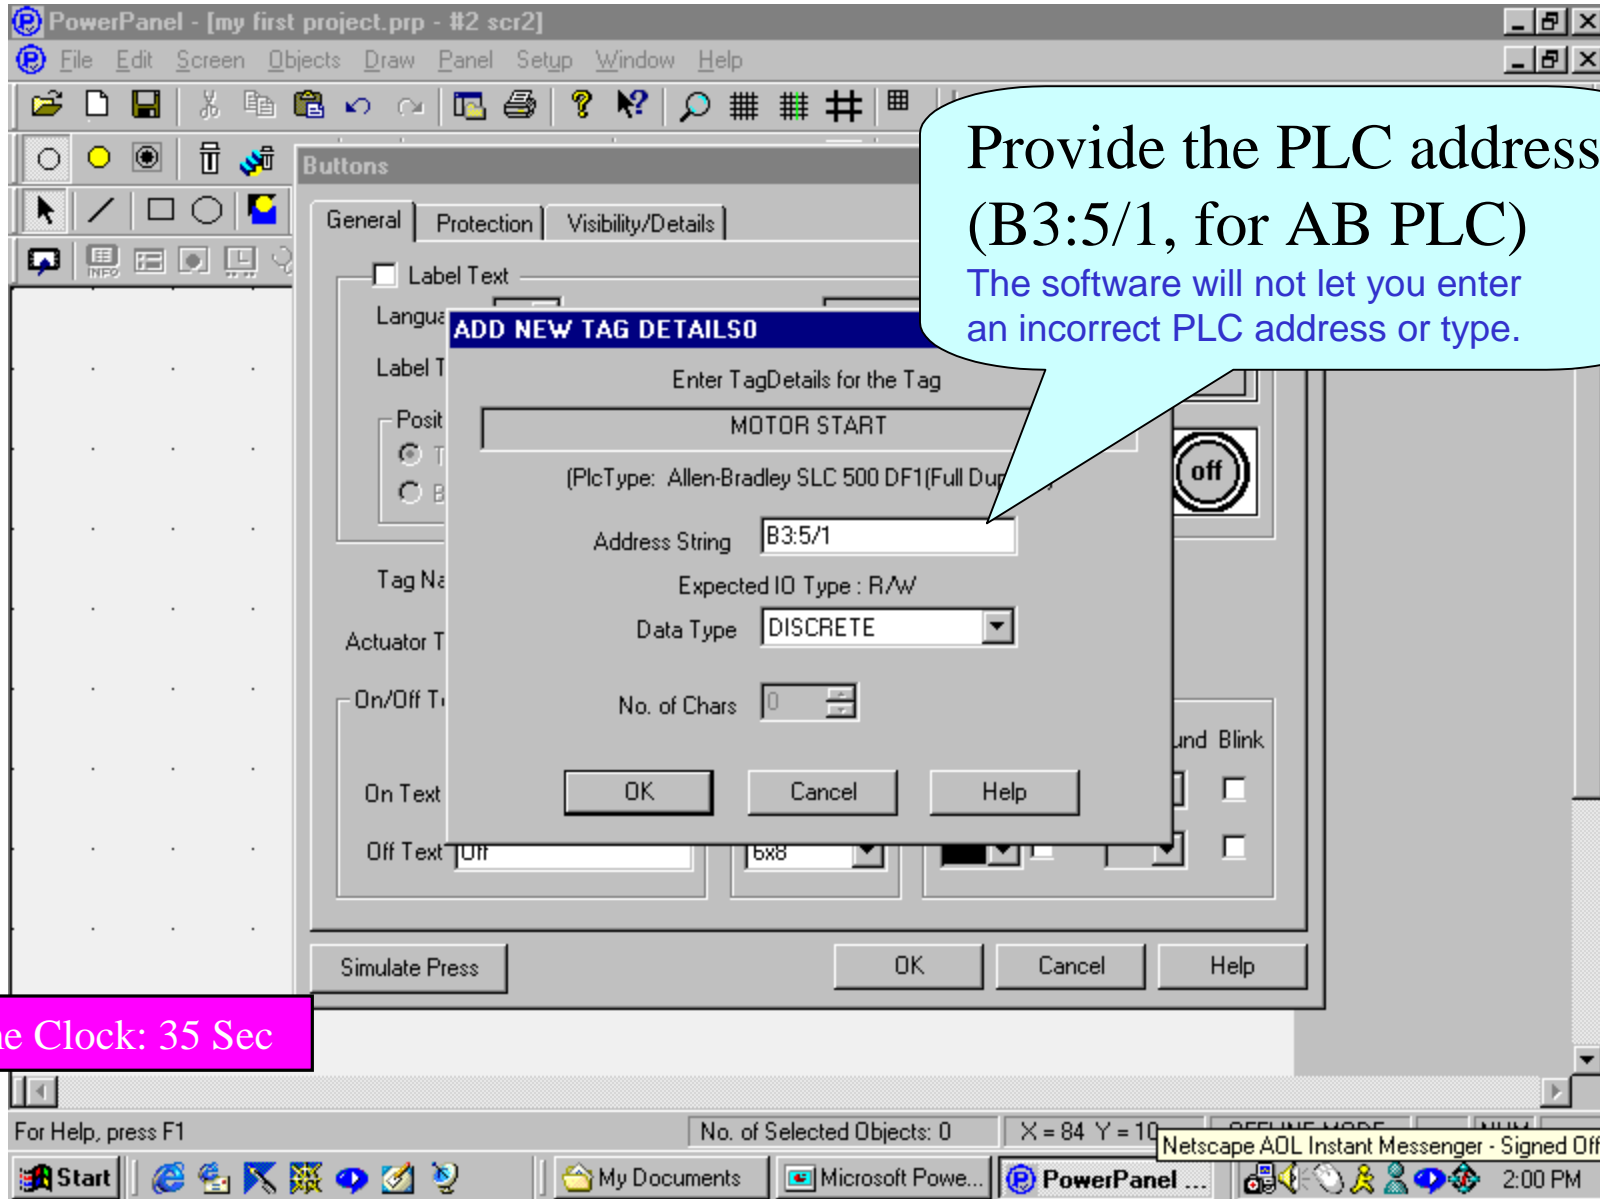

Provide the PLC address
(B3:5/1, for AB PLC)
The software will not let you enter
an incorrect PLC address or type.

Time Clock: 35 Sec

For Help, press F1

No. of Selected Objects: 0

X = 84 Y = 10

Netscape AOL Instant Messenger - Signed Off

Start

Internet Explorer

Microsoft Word

Microsoft PowerPoint

PowerPanel

My Documents

Microsoft Power...

PowerPanel ...

System tray icons

System tray icons

2:00 PM