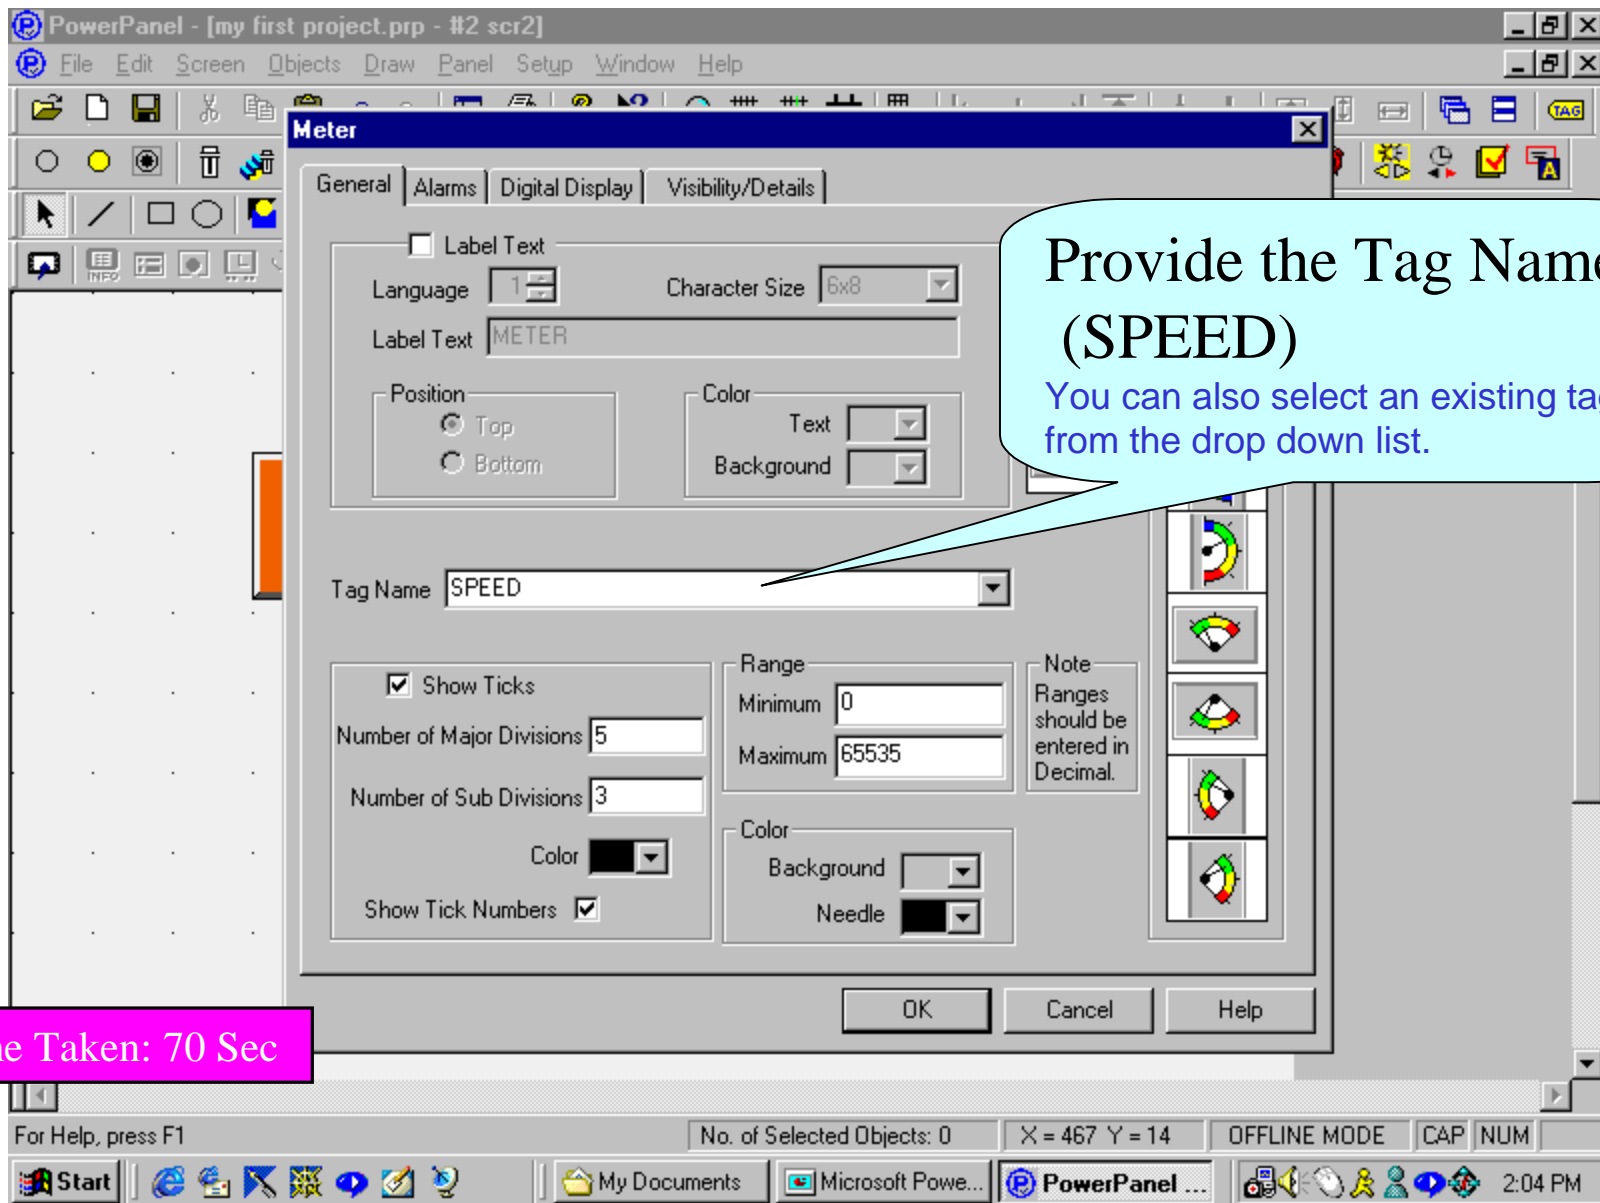

STEP 3:

Change the colors, text sizes and labels to your liking

Select colors from a palette of 128 vibrant colors, and one of the 10 text sizes

Time Clock: 50 Sec

Time Clock: 55 Sec

Now, we will design an Analog Meter...

Time Taken: 50 Sec

Provide the Tag Name
(SPEED)
You can also select an existing tag
from the drop down list.

Time Taken: 70 Sec

Provide the PLC address, N7:5 (AB)

Time Taken: 75 Sec

Make the necessary changes in color, font and labels.