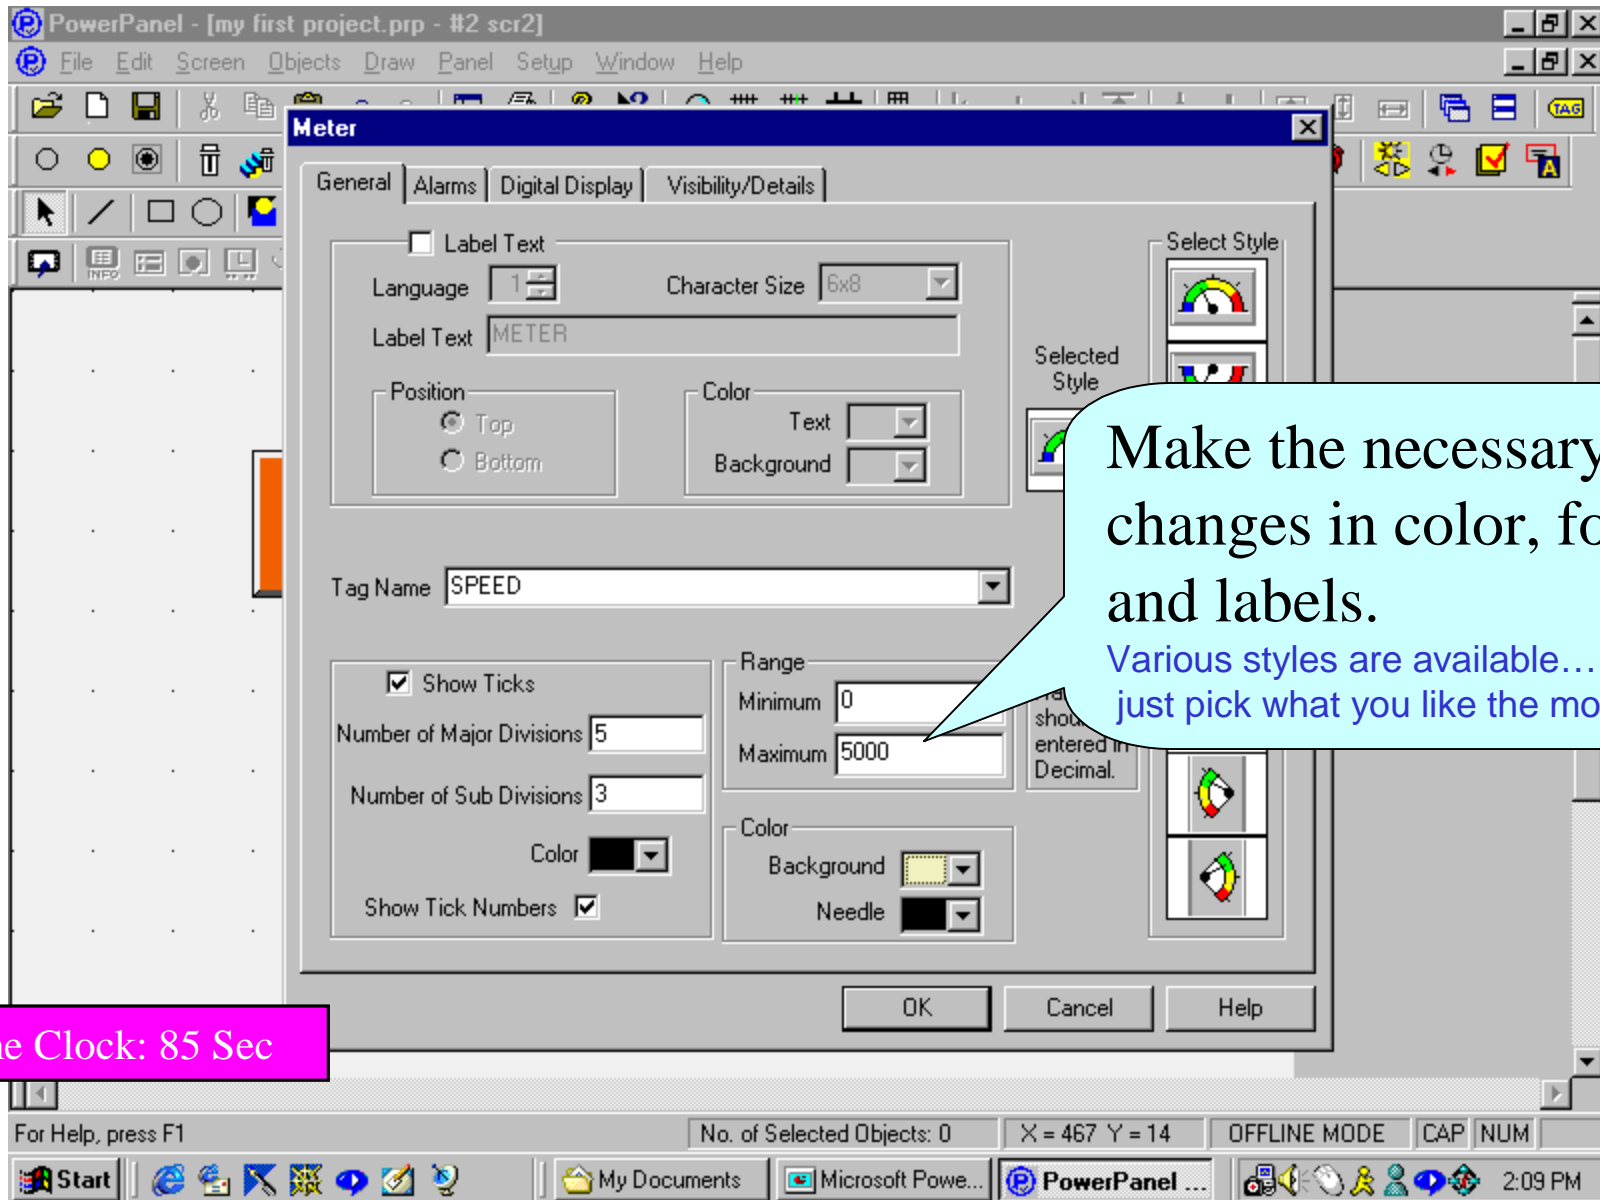

STEP 3:

Change the colors, text sizes and labels to your liking

Select colors from a palette of 128 vibrant colors, and one of the 10 text sizes

Time Clock: 50 Sec

Time Clock: 55 Sec

Now, we will design an Analog Meter...

Time Taken: 50 Sec

Provide the Tag Name
(SPEED)
You can also select an existing tag
from the drop down list.

Time Taken: 70 Sec

Provide the PLC address, N7:5 (AB)

Time Taken: 75 Sec

Make the necessary changes in color, font and labels.