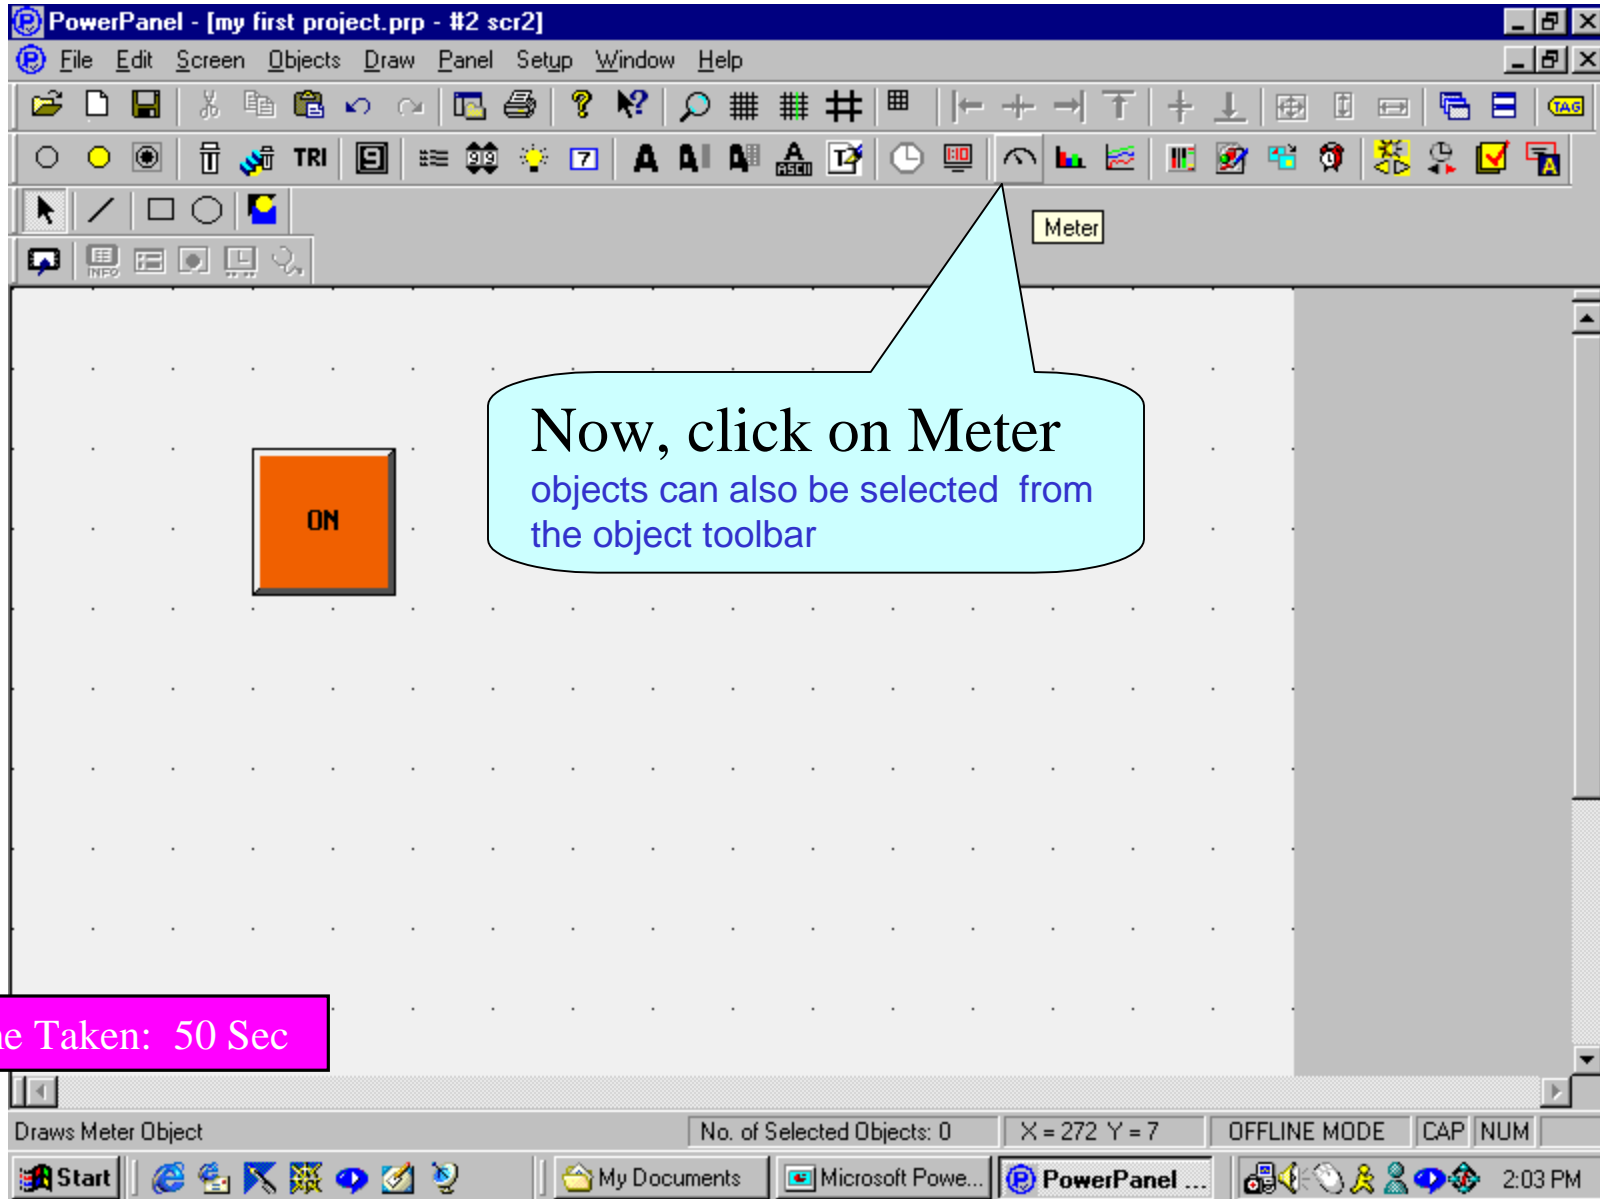

STEP 3:

Change the colors, text sizes and labels to your liking

Select colors from a palette of 128 vibrant colors, and one of the 10 text sizes

Time Clock: 50 Sec

Time Clock: 55 Sec

Now, we will design an Analog Meter...