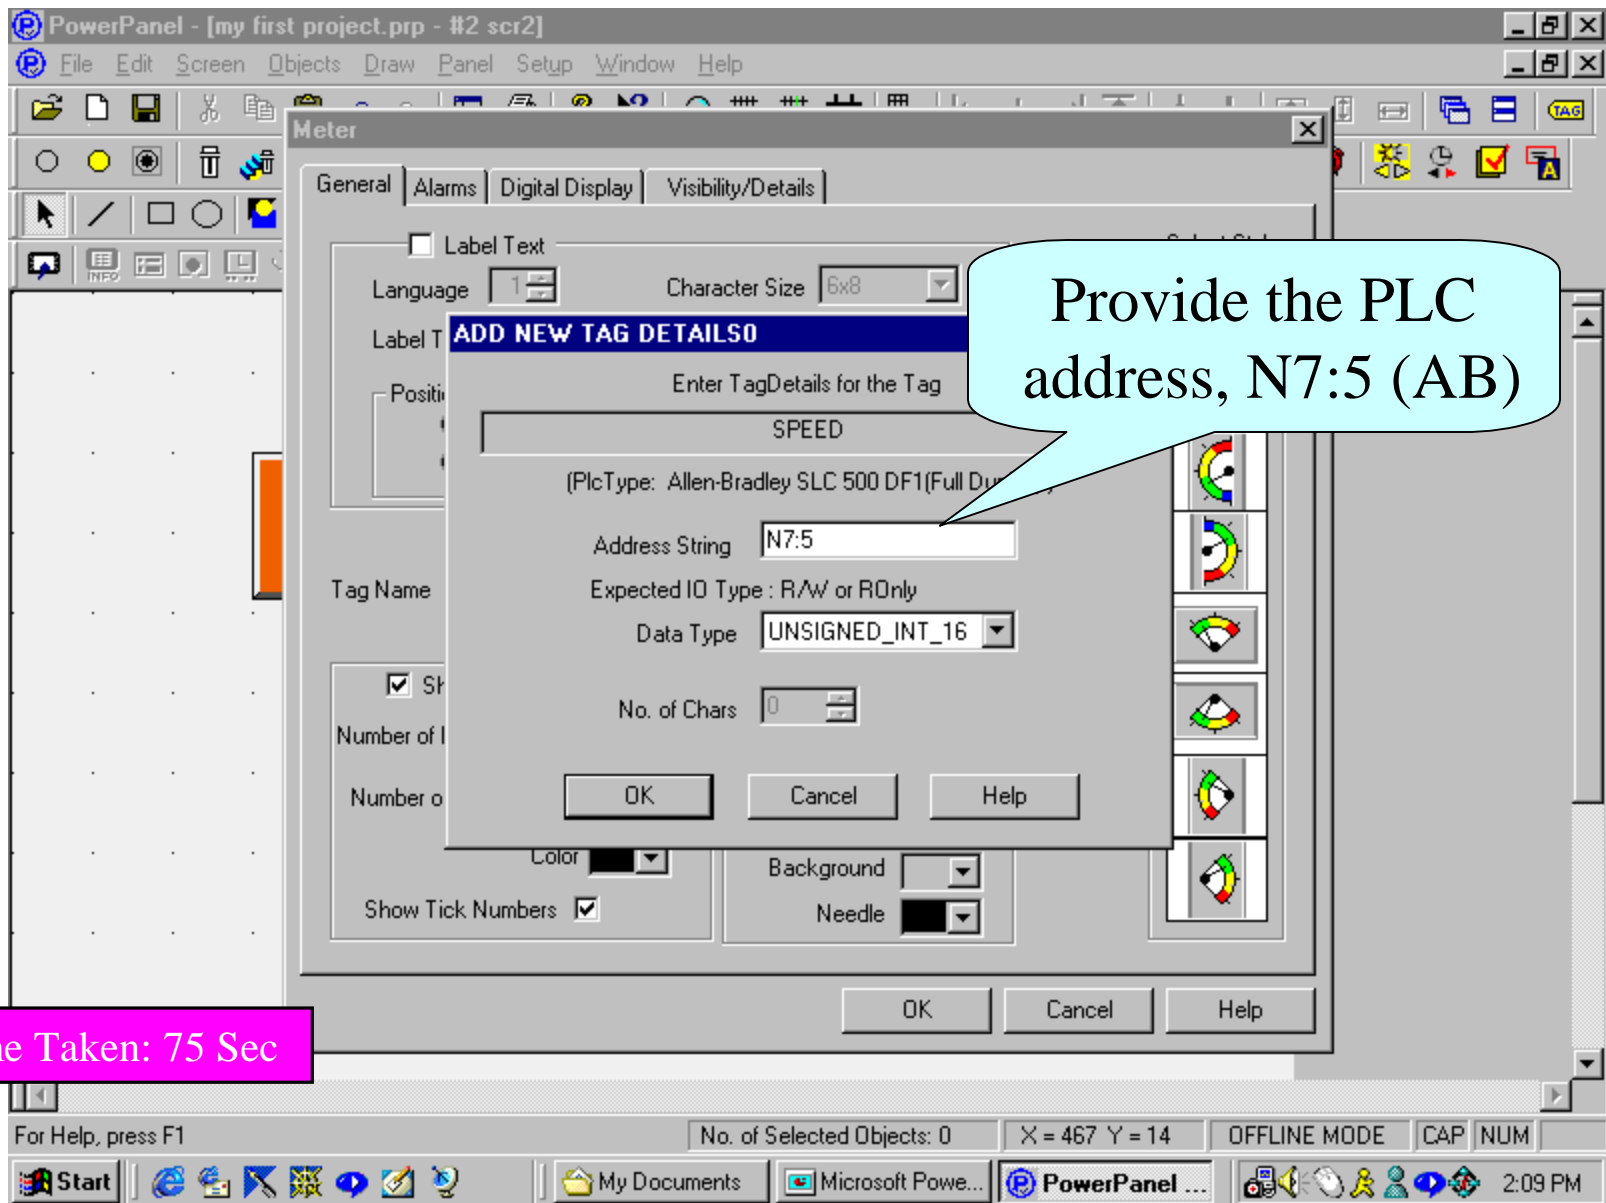

STEP 3:

Change the colors, text sizes and labels to your liking

Select colors from a palette of 128 vibrant colors, and one of the 10 text sizes

Time Clock: 50 Sec

Time Clock: 55 Sec

Now, we will design an Analog Meter...

Time Taken: 50 Sec

Provide the Tag Name
(SPEED)
You can also select an existing tag
from the drop down list.

Time Taken: 70 Sec

Provide the PLC address, N7:5 (AB)

Time Taken: 75 Sec

Make the necessary changes in color, font and labels.